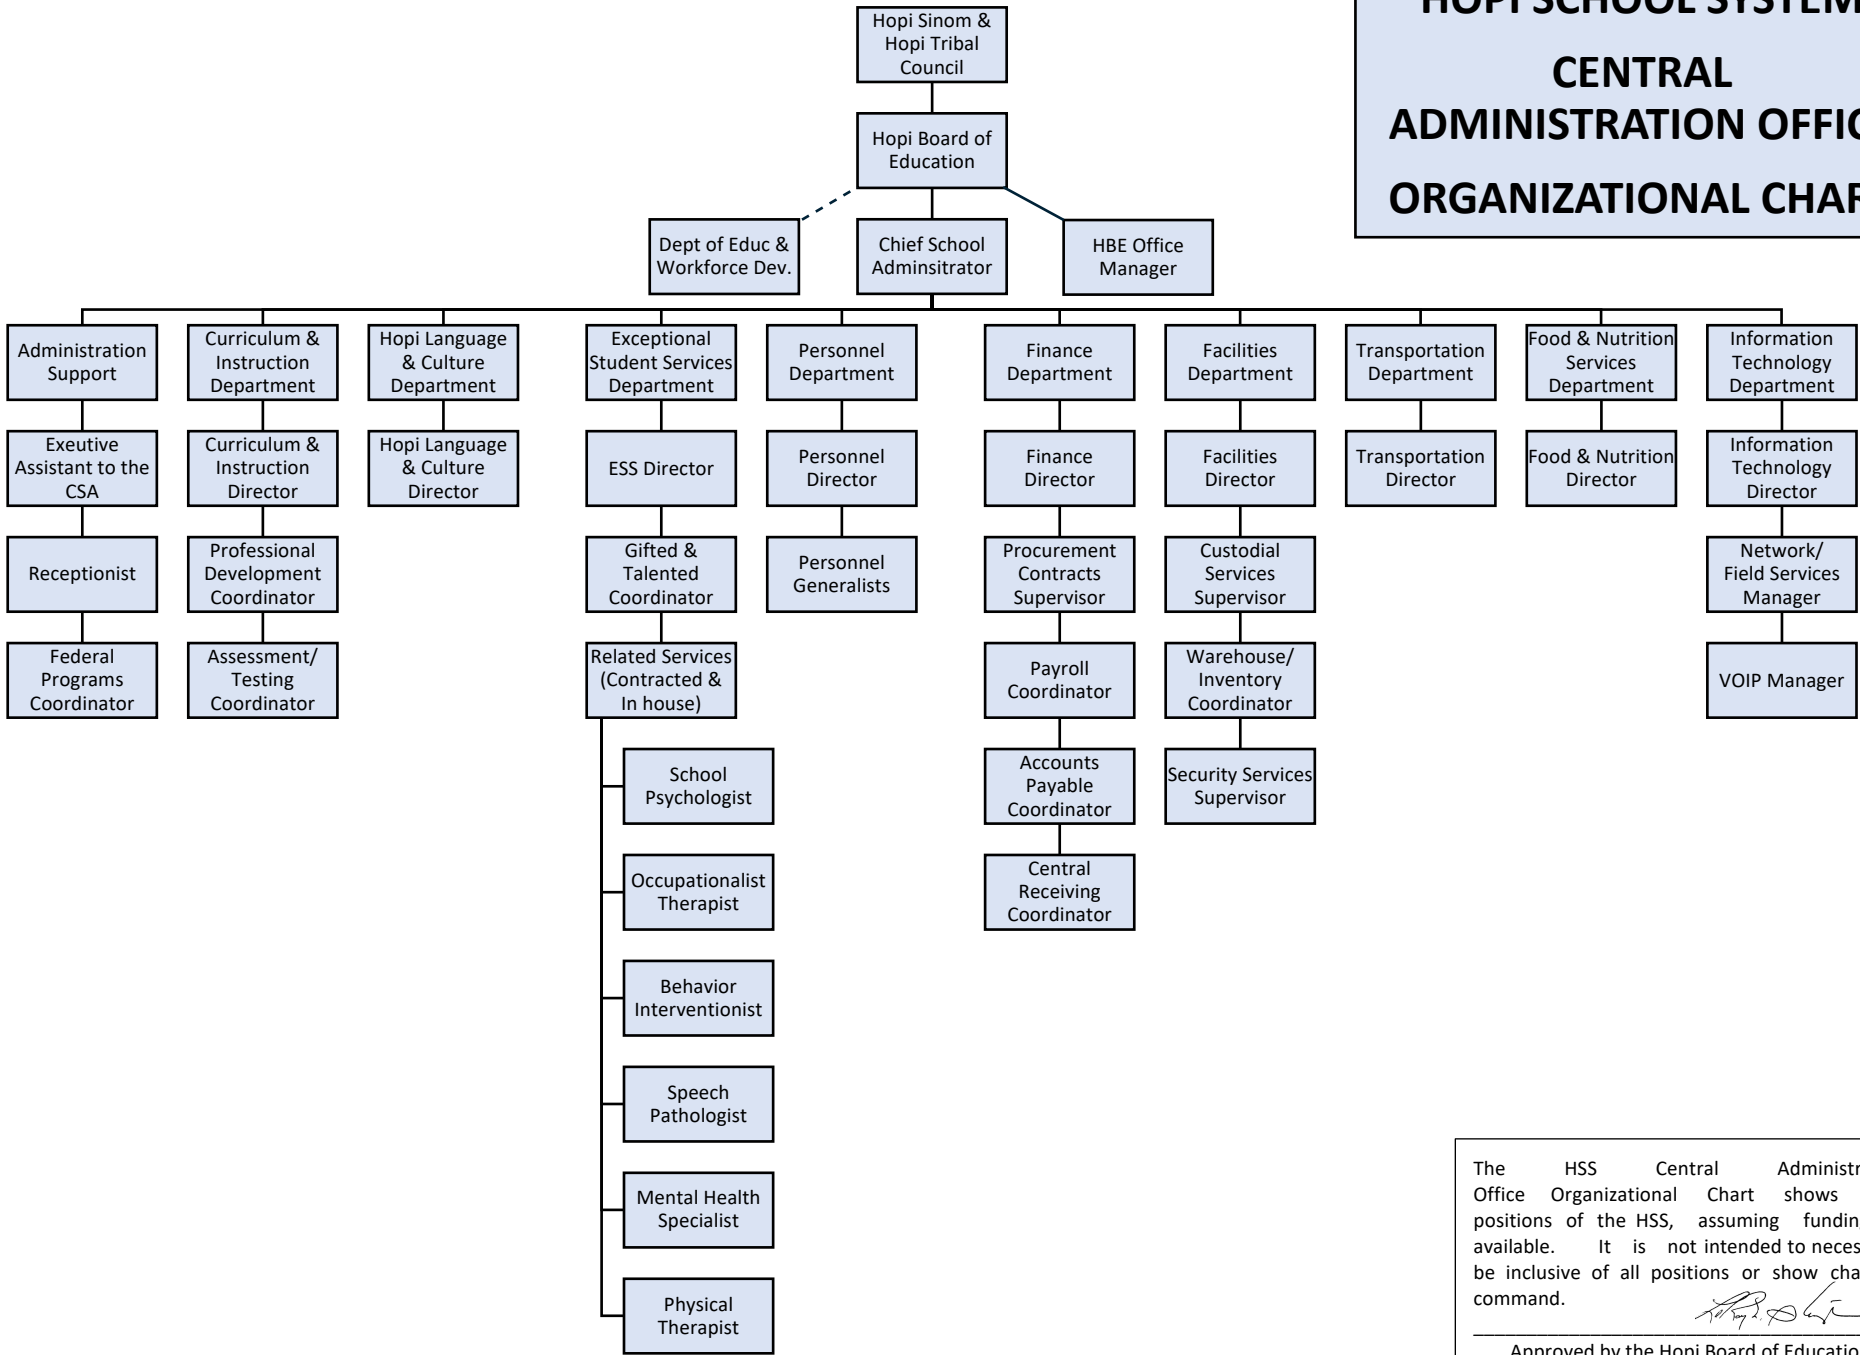

HOPI SCHOOL SYSTEM CENTRAL ADMINISTRATION OFFICE ORGANIZATIONAL CHART

The HSS Central Administration Office Organizational Chart shows staff positions of the HSS, assuming funding is available. It is not intended to necessarily be inclusive of all positions or show chain of command.

Approved by the Hopi Board of Education
Action Item # 08-2023 (05/17/2023).

HOPI SCHOOLS HOPI SCHOOL SYSTEM ORGANIZATIONAL CHART

The HSS School Organizational Chart shows staff positions of the HSS, assuming funding is available. It is not intended to necessarily be inclusive of all positions or show chain of command.