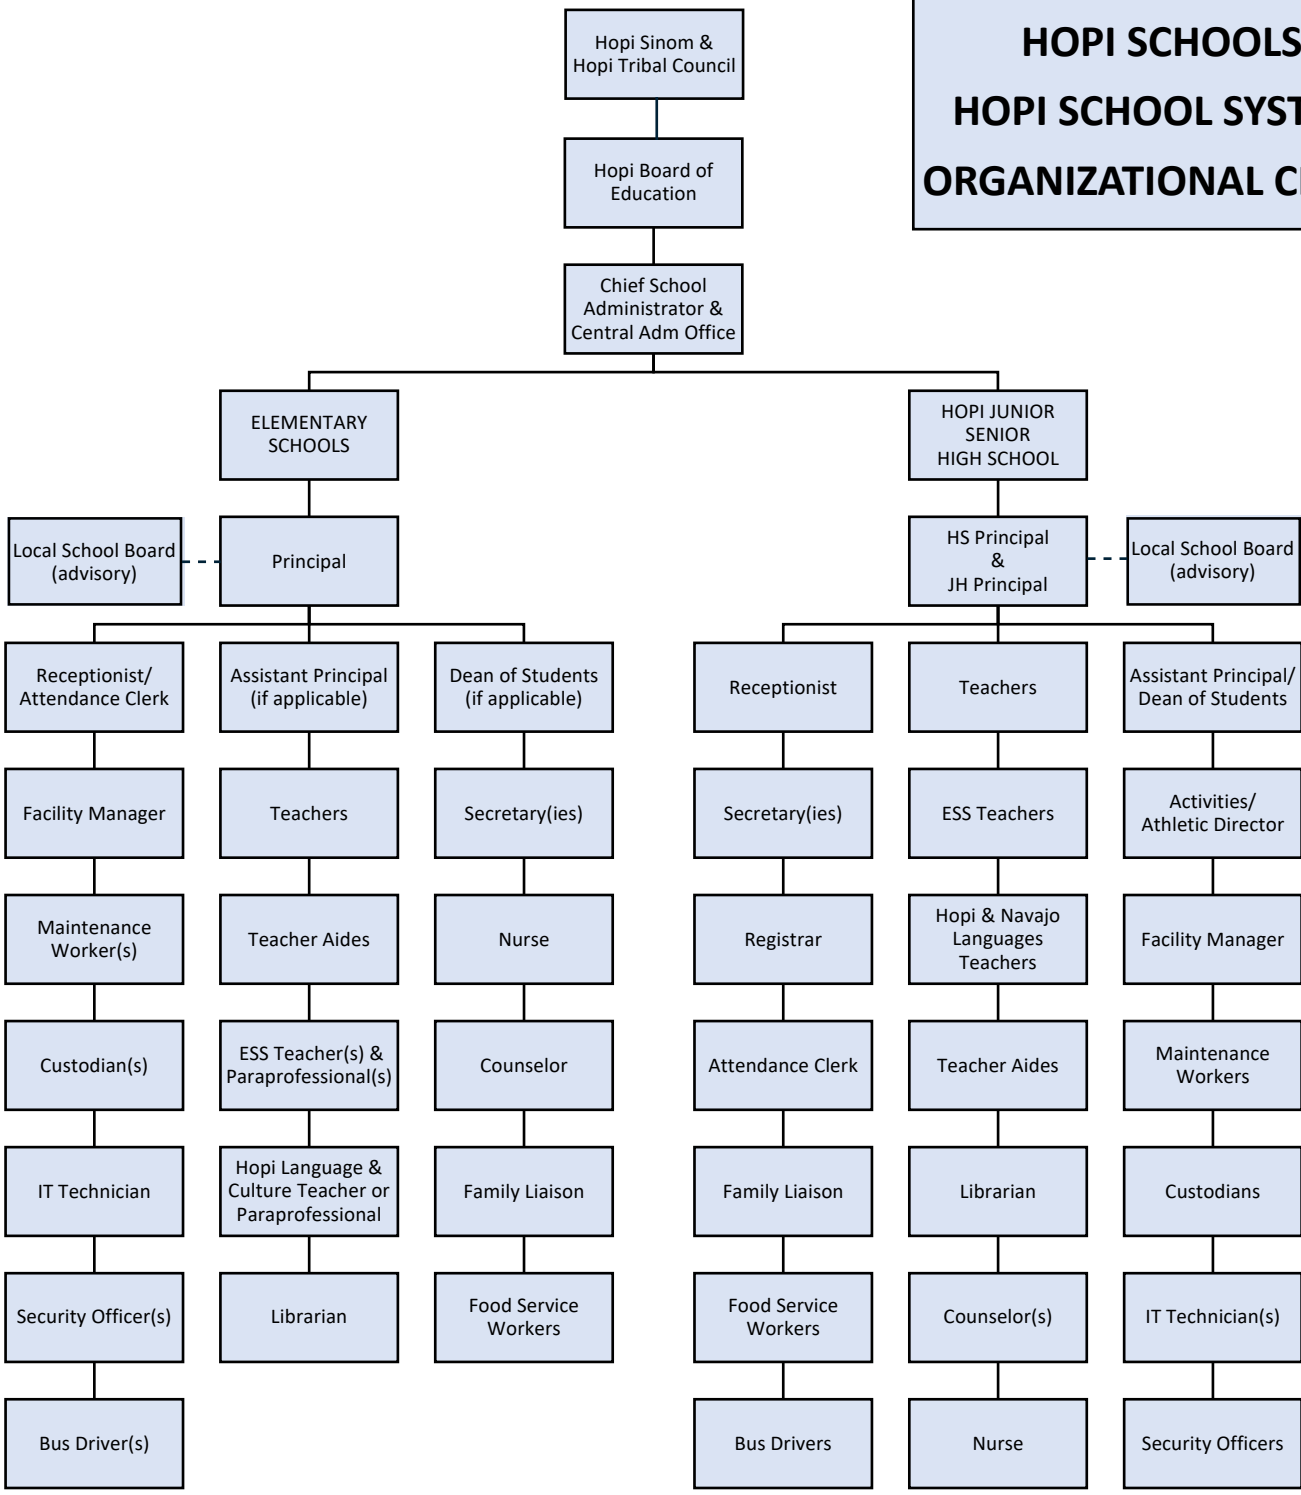

HOPI SCHOOL SYSTEM CENTRAL ADMINISTRATION OFFICE ORGANIZATIONAL CHART

The HSS Central Administration Office Organizational Chart shows staff positions of the HSS, assuming funding is available. It is not intended to necessarily be inclusive of all positions or show chain of command.

Approved by the Hopi Board of Education
Action Item # 08-2023 (05/17/2023).

HOPI SCHOOLS HOPI SCHOOL SYSTEM ORGANIZATIONAL CHART

The HSS School Organizational Chart shows staff positions of the HSS, assuming funding is available. It is not intended to necessarily be inclusive of all positions or show chain of command.