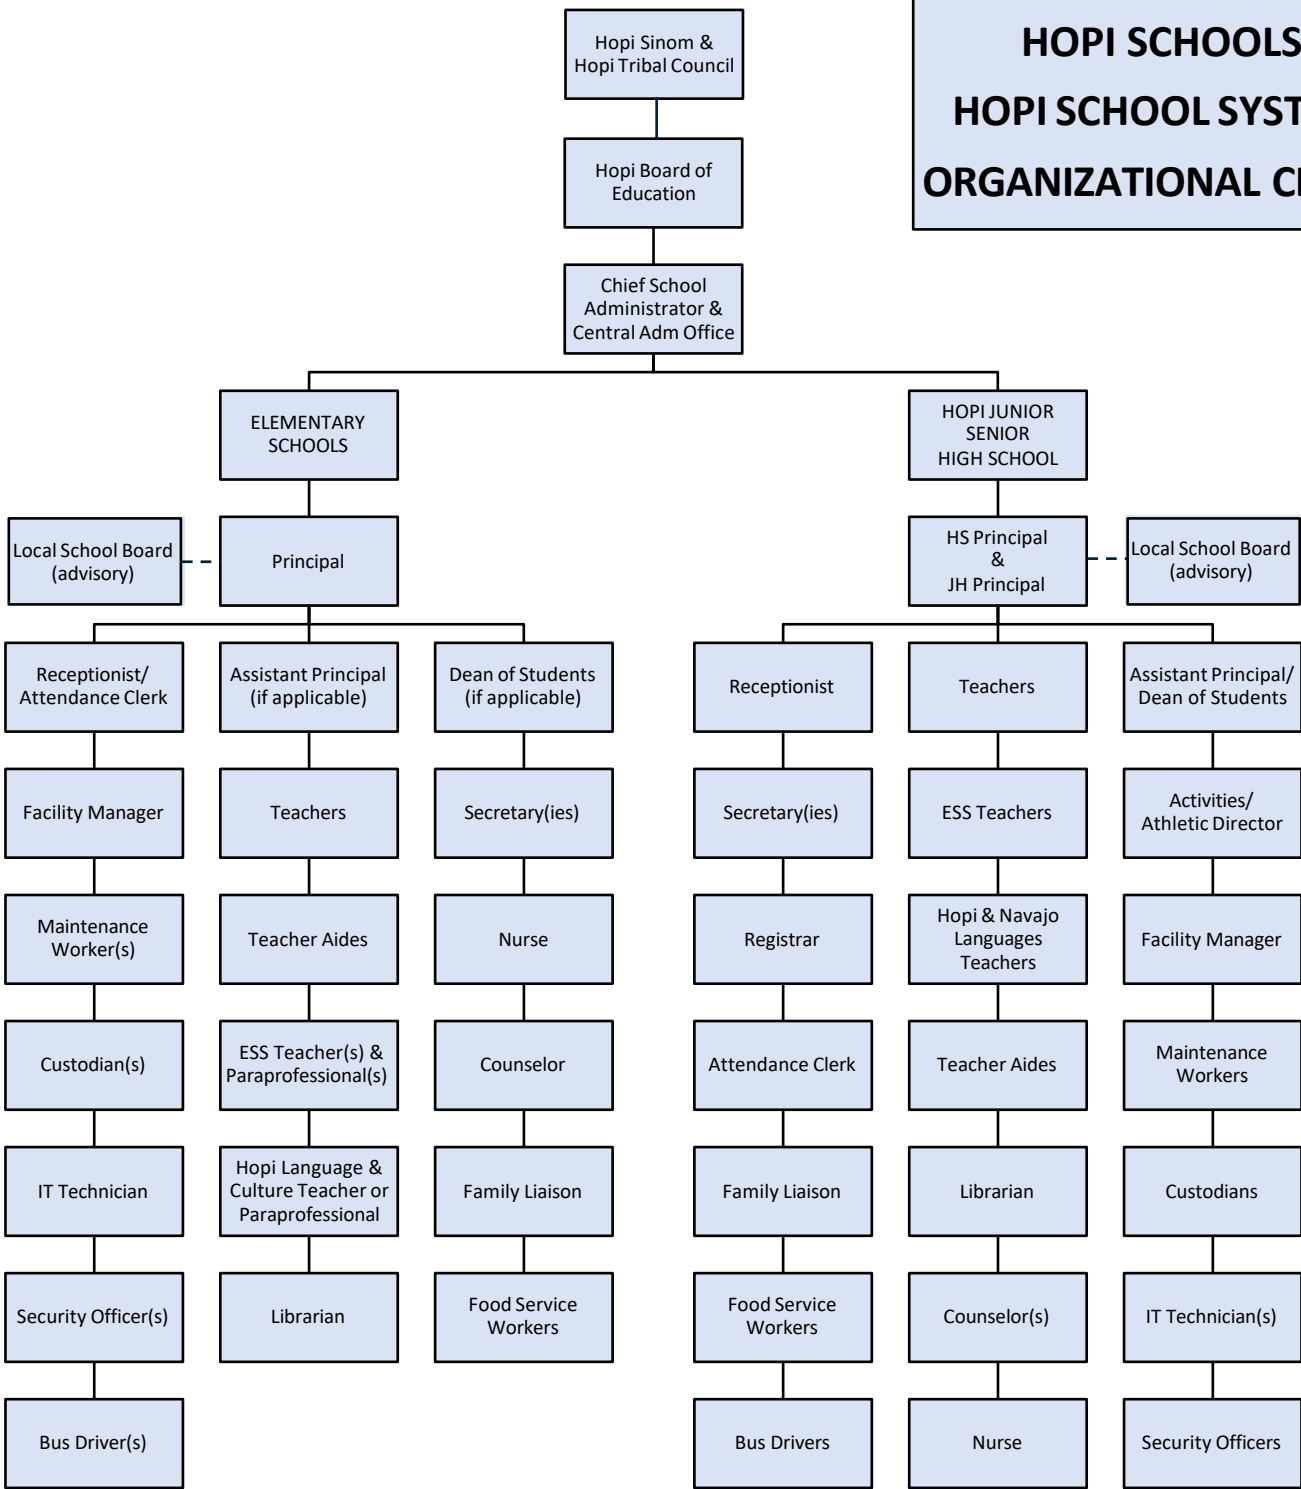

HOPI SCHOOL SYSTEM CENTRAL ADMINISTRATION OFFICE ORGANIZATIONAL CHART

The HSS Central Administration Office Organizational Chart shows staff positions of the HSS, assuming funding is available. It is not intended to necessarily be inclusive of all positions or show chain of command.

[Signature]

Approved by the Hopi Board of Education
Action Item # 06-2024 (05/01/2024).

HOPI SCHOOLS HOPI SCHOOL SYSTEM ORGANIZATIONAL CHART

The HSS School Organizational Chart shows staff positions of the HSS, assuming funding is available. It is not intended to necessarily be inclusive of all positions or show chain of command.