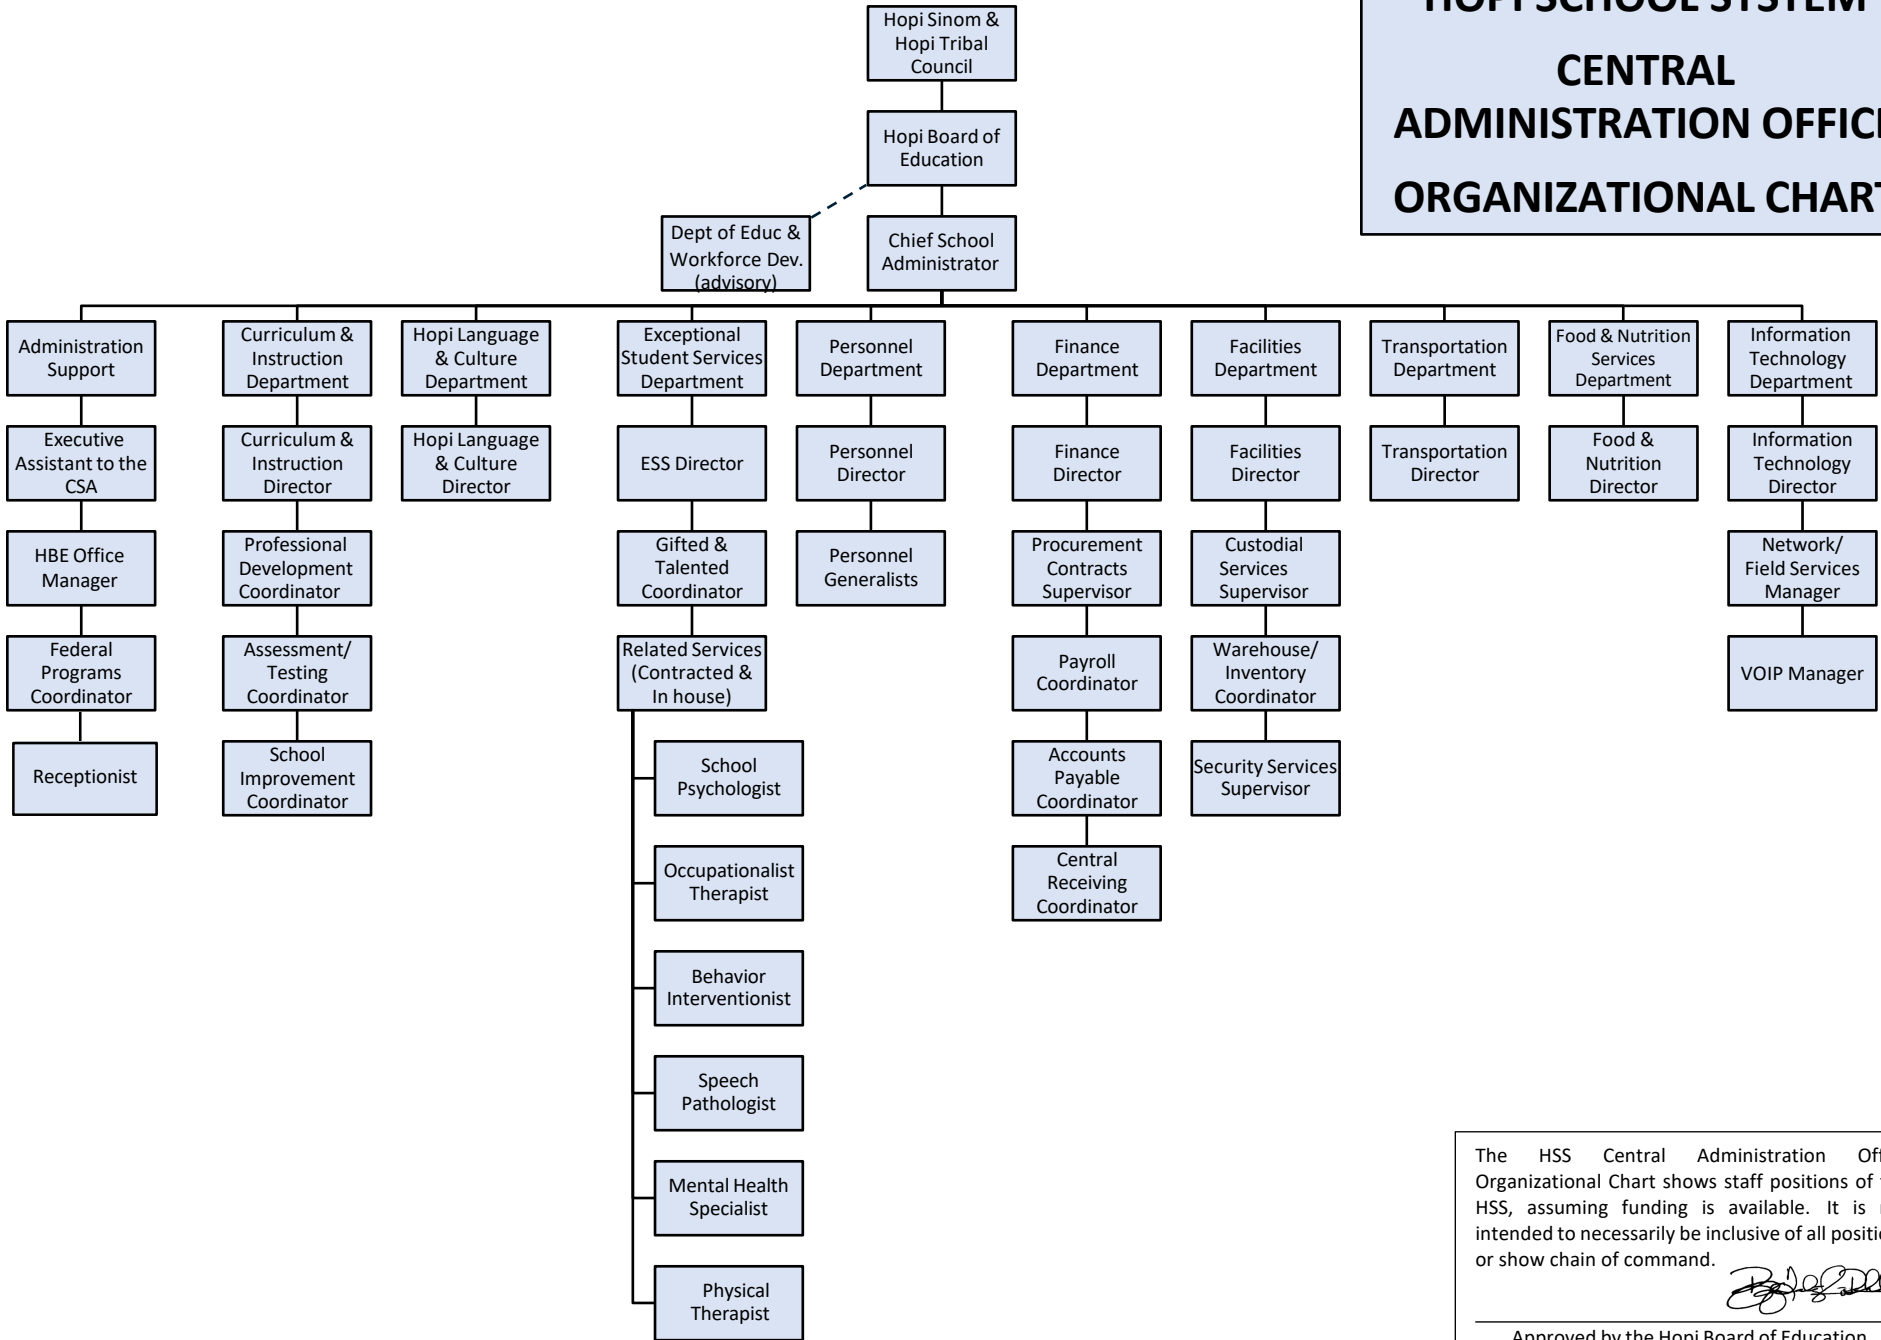

HOPI SCHOOL SYSTEM CENTRAL ADMINISTRATION OFFICE ORGANIZATIONAL CHART

The HSS Central Administration Office Organizational Chart shows staff positions of the HSS, assuming funding is available. It is not intended to necessarily be inclusive of all positions or show chain of command.

[Signature]

Approved by the Hopi Board of Education
Action Item # 06-2024 (05/01/2024).

HOPI SCHOOLS HOPI SCHOOL SYSTEM ORGANIZATIONAL CHART

The HSS School Organizational Chart shows staff positions of the HSS, assuming funding is available. It is not intended to necessarily be inclusive of all positions or show chain of command.